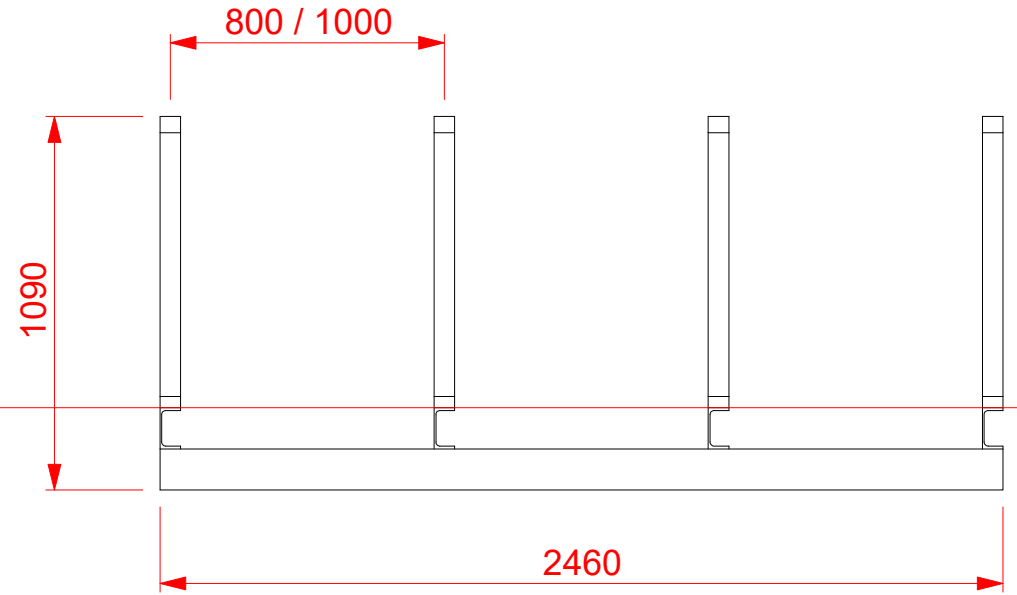

PINTATASO

Piirtänyt: PM	Kohde:	Lisätietoja:		
		Mittakaava: 1:25	Pvm: 1.1.2017	Rev: A
P.O.Box 185 FIN-04401 Järvenpää		Tuote: Cone		

This document must not be copied without written permission and contents thereof must not be imparted to a third party nor be used for any unauthorized purpose. Contravention will be prosecuted.