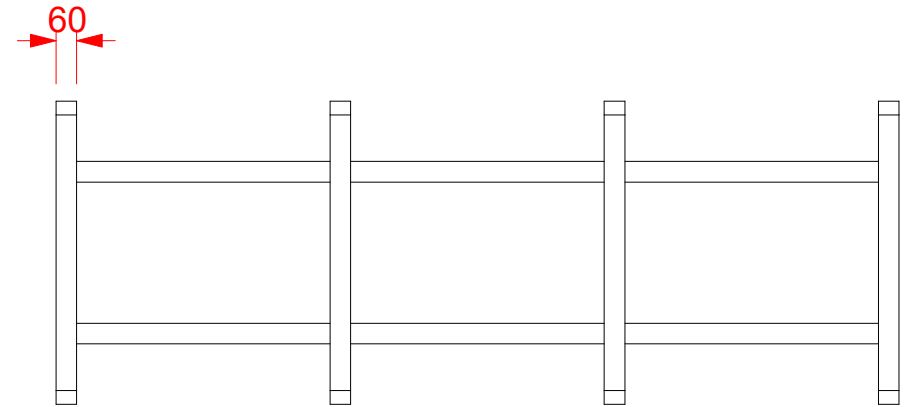

PINTATASO

Piirtänyt: PM	Kohde:	Lisätietoja:		
		Mittakaava: 1:25	Pvm: 1.1.2017	Rev: A
P.O.Box 185 FIN-04401 Järvenpää		Tuote: Cone		

This document must not be copied without written permission and contents thereof must not be imparted to a third party nor be used for any unauthorized purpose. Contravention will be prosecuted.