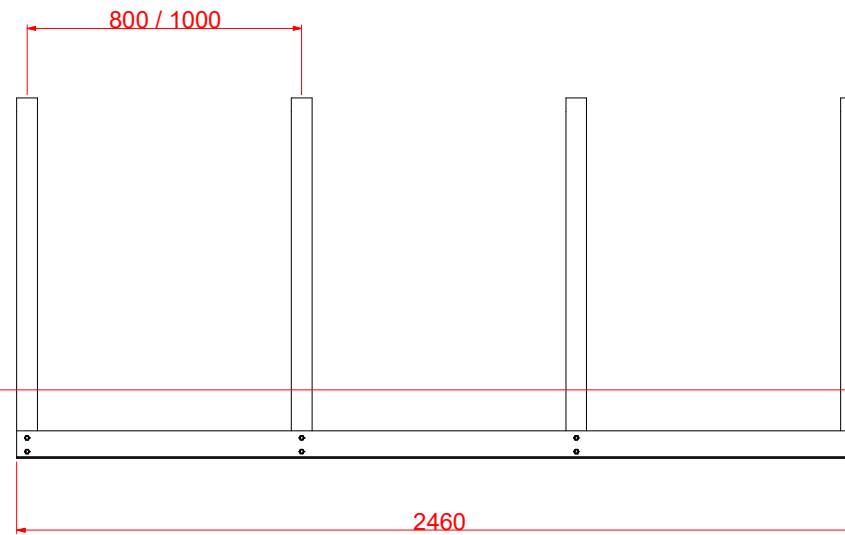

PINTATASO

Piirtänyt: PM	Kohde:	Lisätietoja:		
		Mittakaava: 1:25	Pvm: 1.1.2017	Rev: A
P.O.Box 185 FIN-04401 Järvenpää		Tuote: Bar-L60		

This document must not be copied without written permission and contents thereof must not be imparted to a third party nor be used for any unauthorized purpose. Contravention will be prosecuted.