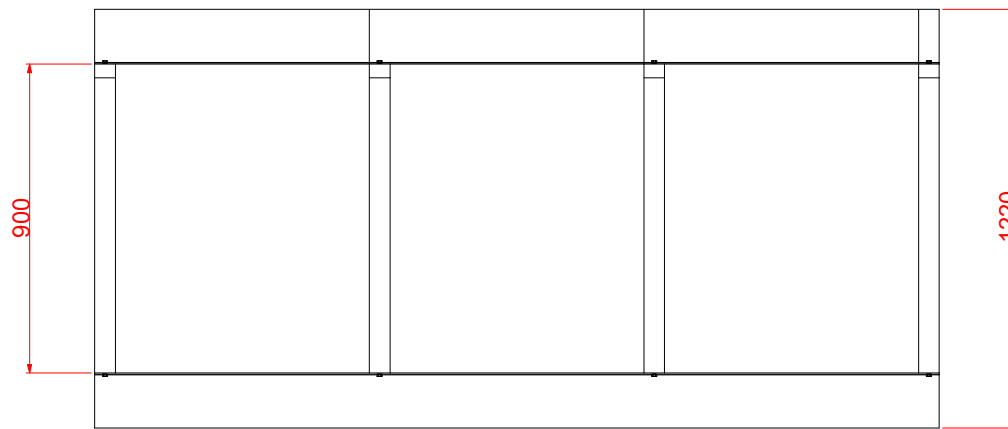

PINTATASO

Piirtänyt: PM	Kohde:	Lisätietoja:		
		Mittakaava: 1:25	Pvm: 1.1.2017	Rev: A
P.O.Box 185 FIN-04401 Järvenpää		Tuote: Bar-L60		

This document must not be copied without written permission and contents thereof must not be imparted to a third party nor be used for any unauthorized purpose. Contravention will be prosecuted.