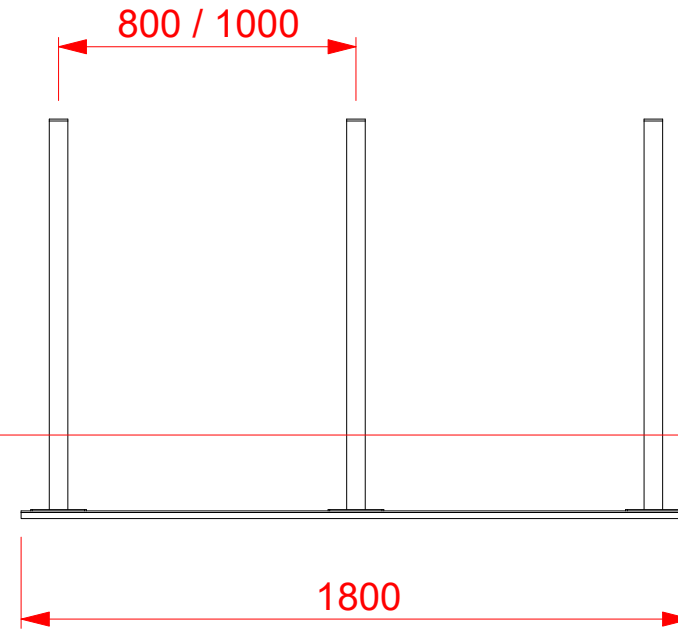

PINTATASO

Piirtänyt: PM	Kohde:	Lisätietoja:		
		Mittakaava: 1:25	Pvm: 1.1.2017	Rev: A
P.O.Box 185 FIN-04401 Järvenpää		Tuote: Bar50		

This document must not be copied without written permission and contents thereof must not be imparted to a third party nor be used for any unauthorized purpose. Contravention will be prosecuted.