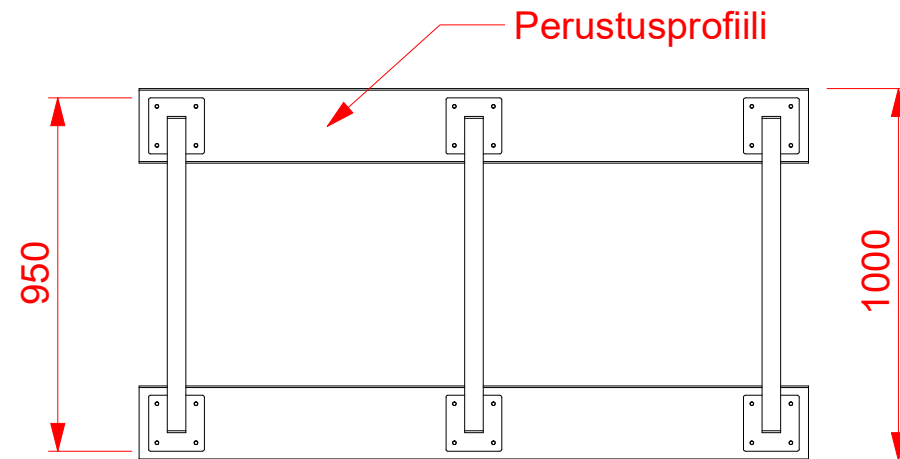

PINTATASO

Piirtänyt: PM	Kohde:	Lisätietoja:		
		Mittakaava: 1:25	Pvm: 1.1.2017	Rev: A
P.O.Box 185 FIN-04401 Järvenpää		Tuote: Bar50		

This document must not be copied without written permission and contents thereof must not be imparted to a third party nor be used for any unauthorized purpose. Contravention will be prosecuted.