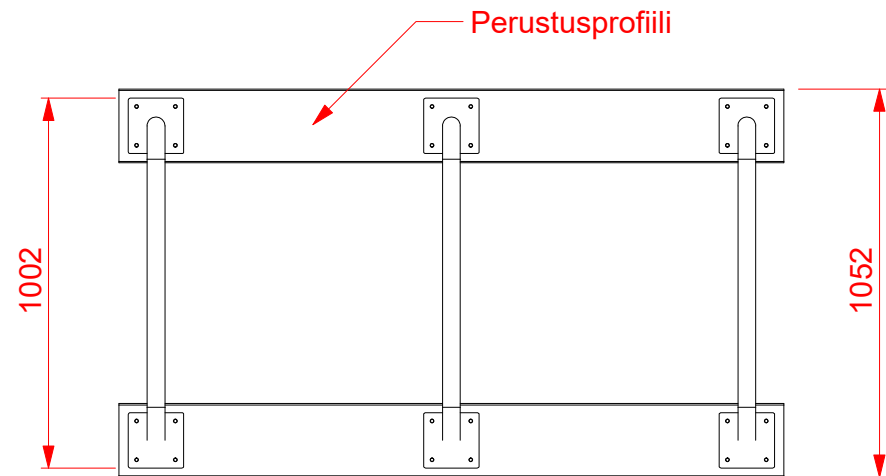

PINTATASO

Piirtänyt: PM	Kohde:	Lisätietoja:		
		Mittakaava: 1:25	Pvm: 1.1.2017	Rev: A
		P.O.Box 185 FIN-04401 Järvenpää		Tuote: Bar48

This document must not be copied without written permission and contents thereof must not be imparted to a third party nor be used for any unauthorized purpose. Contravention will be prosecuted.